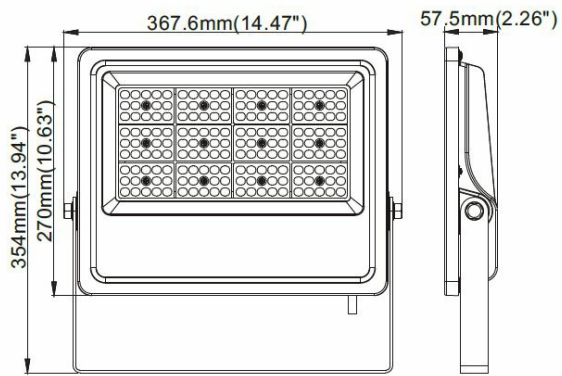

Plan

Photometric curves

Other

Other

Other