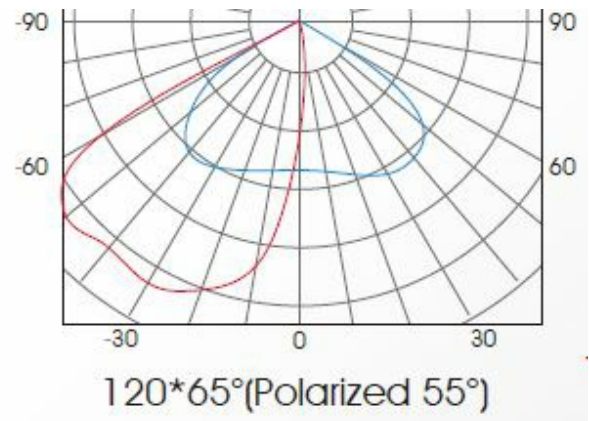

Photometric curves