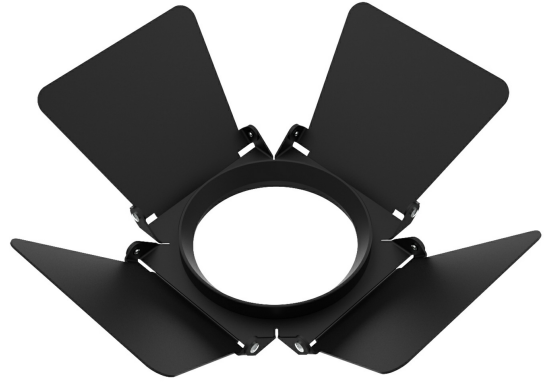

Atmosphere

FILE UPDATED ON 23/02/2023