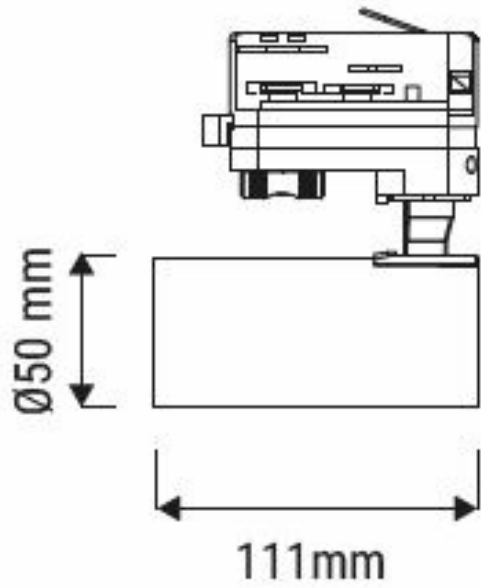

Atmosphere

FILE UPDATED ON 23/02/2023