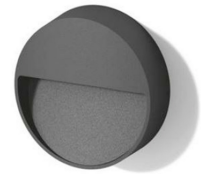

WALL

# WALL ROUND SURF-4W-IP65-3000K-GRIS FONCE

PL16046504

**OUTDOOR** > Outdoor Wall Light

Round aluminum surface-mounted wall lamp for outdoor  
beaconing.