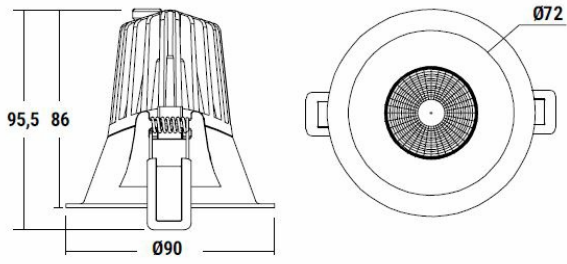

Diameter (mm)	90
Height (mm)	95
Recessed diameter (mm)	Min. : 77 Max. : 85
Weight (kg)	0.28
Recessed depth under BA13 (mm)	95
Cable length	-
Product color	White
IK Code	IK06
Incandescent wire test	650°C
IP Code	IP20
Use temperature range	-20... +45°
Body material	Aluminium
Diffuser material	PC
Driver included	Yes
Recoverable	Non recouvrable

Liefe time

L80 à 25°	50 000 h
-----------	----------

Supplementary data

Warranty period	5 years
Light beam spread	40°
Tiltable	No

Plan

Atmosphere