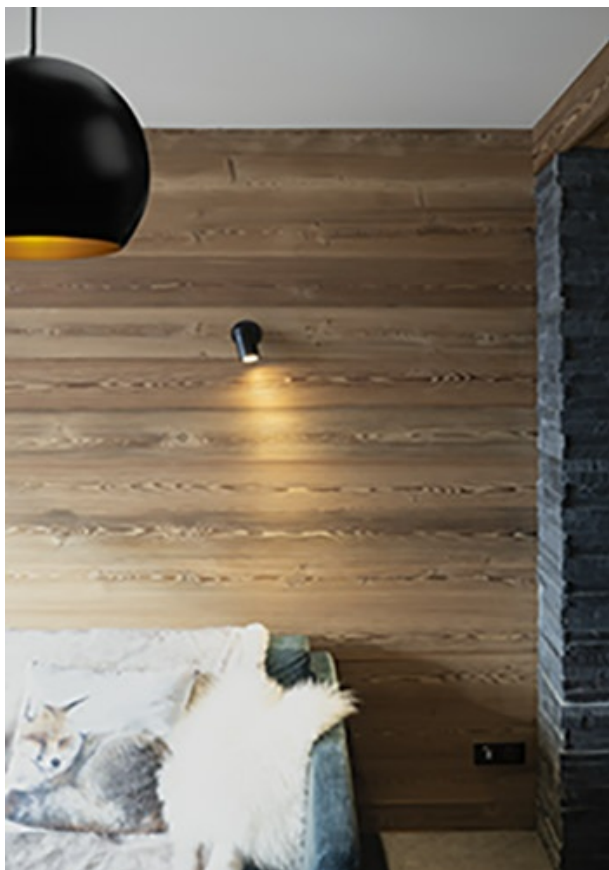

BOWL

BOWL PM-SUSPENSION-D25-E27-METAL BK DORE

PL12002001

INDOOR > Surface mounted and suspended fixtures

Decorative suspension for E27 lamp. Ideal for the CHR or in decoration in the residential. Gives a "cozy" and contemporary atmosphere.

Supplementary data

Warranty period	5 years
Light beam spread	
Tiltable	No
Linked products	<ul style="list-style-type: none">PL12002002 - BOWL GM D35 E27

Atmosphere

Atmosphere

Atmosphere

Other