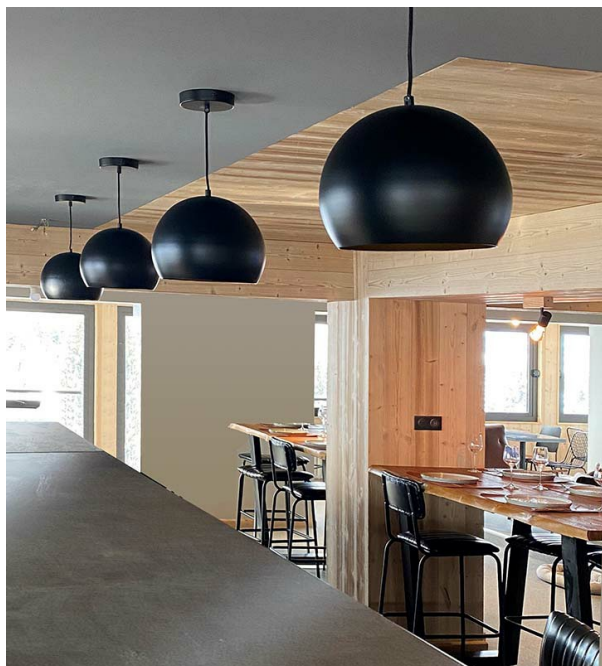

BOWL

BOWL PM-SUSPENSION-D25-E27-METAL BK DORE

PL12002001

INDOOR > Surface mounted and suspended fixtures

Decorative suspension for E27 lamp. Ideal for the CHR or in decoration in the residential. Gives a "cozy" and contemporary atmosphere.

Supplementary data

Warranty period	5 years
Light beam spread	
Tiltable	No
Linked products	<ul style="list-style-type: none">PL12002002 - BOWL GM D35 E27

Atmosphere

Atmosphere

Atmosphere

Other