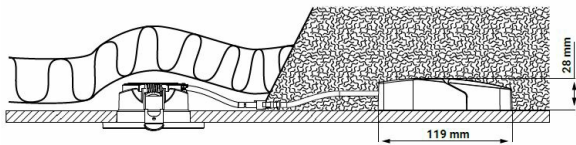

Plan

Accessories

Other

Other

FILE UPDATED ON 25/11/2022