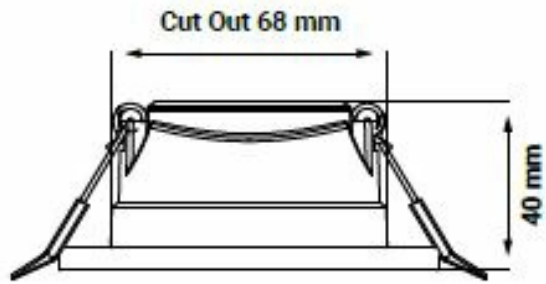

Plan

Accessories

Other

Other

FILE UPDATED ON 25/11/2022