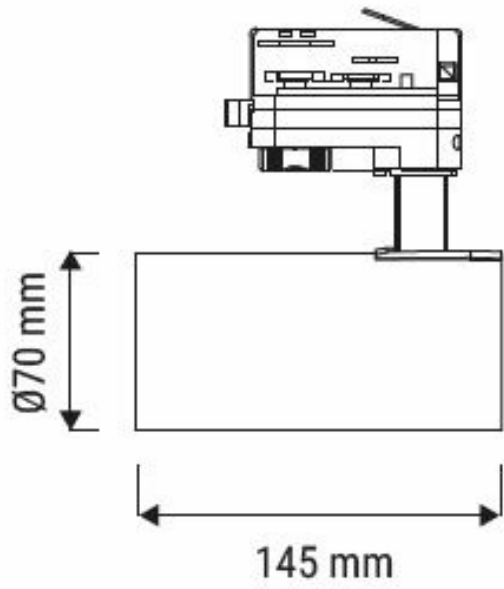

Atmosphere

Atmosphere

FILE UPDATED ON 17/03/2023