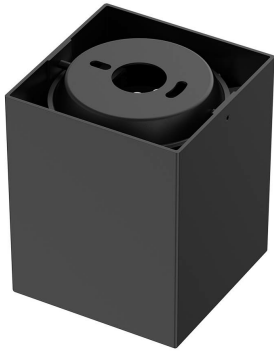

FILE UPDATED ON 22/03/2023