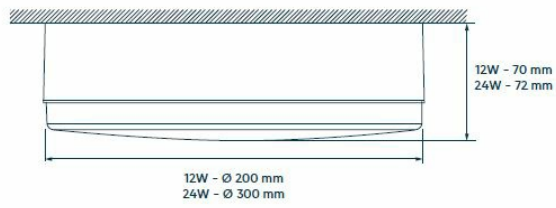

Plan

Photometric curves

Accessories

FILE UPDATED ON 28/11/2022