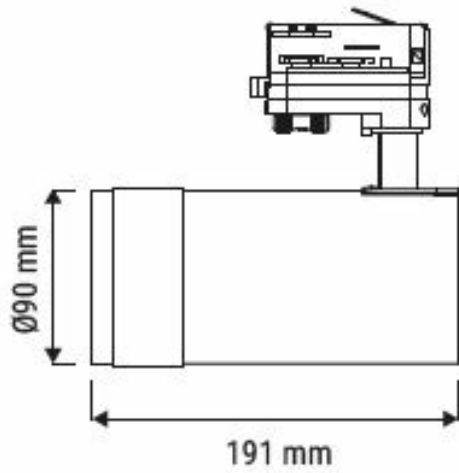

Photometric data

Color temperatures	3000K / 4000K / 5000K
Light source type	COB
Including the light source	Yes
SDCM	SDCM>4
IRC	>80
Safety group (EN62778)	RG1
Luminous flux (lm)	2400lm (4000K)
ULOR	-

Technical data

Dimensions (mm)	191 x 90 x 90
Weight (kg)	1.18
Recessed depth under BA13 (mm)	-
Cable length	-
Product color	Black
IK Code	IK08
Incandescent wire test	650°C
IP Code	IP20
Use temperature range	-20... +40°
Body material	Aluminium
Diffuser material	PC
Driver included	Yes

Liefe time

L70 à 25°	50 000 h
-----------	----------

Supplementary data

Warranty period	3 years
Light beam spread	10° X 60°
Tiltable	Yes (350°)

Plan

Atmosphere