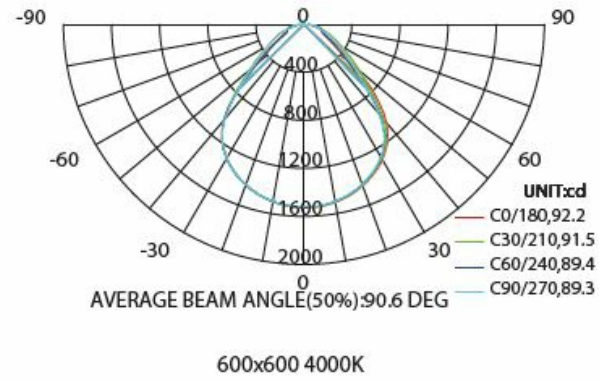

Technical data

Dimensions (mm)	1195 x 295 x 26
Weight (kg)	2.02
Recessed depth under BA13 (mm)	30
Cable length	-
Product color	White
IK Code	IK04
Incandescent wire test	650°C
IP Code	IP40
Use temperature range	-20... +45°
Body material	Aluminium
Diffuser material	PC
Driver included	Yes
Recoverable	Insulation material except driver

Liefe time

L80 à 25°	50 000 h
-----------	----------

Supplementary data

Warranty period	5 years
Light beam spread	90°
Tiltable	No
Connection type	Connecteur rapide avec repiquage
Linked products	<ul style="list-style-type: none">BL08000014 - 1200x300 projection frame KIT

FILE UPDATED ON 27/02/2023

Light distribution

Photometric curves

Other

FILE UPDATED ON 27/02/2023