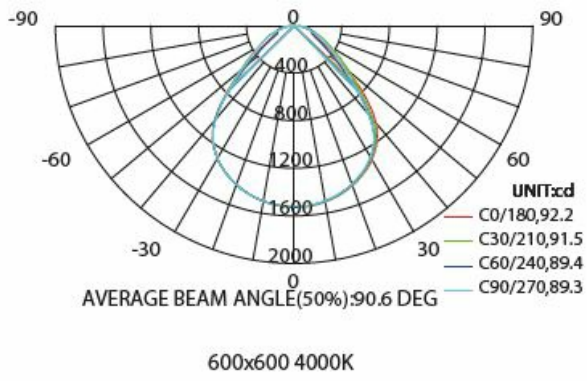

Technical data

Dimensions (mm)	1195 x 295 x 26
Weight (kg)	2.02
Recessed depth under BA13 (mm)	30
Cable length	-
Product color	White
IK Code	IK04
Incandescent wire test	650°C
IP Code	IP40
Use temperature range	-20... +45°
Body material	Aluminium
Diffuser material	PC
Driver included	Yes
Recoverable	Insulation material except driver

Liefe time

L80 à 25°	50 000 h
-----------	----------

Supplementary data

Warranty period	5 years
Light beam spread	90°
Tiltable	No
Connection type	Connecteur rapide avec repiquage
Linked products	<ul style="list-style-type: none">BL08000014 - 1200x300 projection frame KIT

FILE UPDATED ON 27/02/2023

Light distribution

Photometric curves

Other

FILE UPDATED ON 27/02/2023