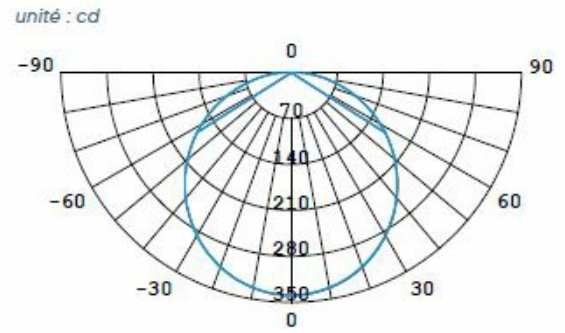

FILE UPDATED ON 28/11/2022

Technical data

Diameter (mm)	200
Height (mm)	70
Recessed diameter (mm)	-
Weight (kg)	0.46
Recessed depth under BA13 (mm)	-
Cable length	-
Product color	White
IK Code	IK08
Incandescent wire test	850°C
IP Code	IP44
Use temperature range	-20... +45°
Body material	PC
Diffuser material	PC
Driver included	Yes

Liefe time

L70 à 25°	35 000 h
-----------	----------

Supplementary data

Warranty period	3 years
Light beam spread	115°
Tiltable	No
Connection type	Connecteur rapide avec repiquage

FILE UPDATED ON 28/11/2022

Plan

Photometric curves

Accessories

FILE UPDATED ON 28/11/2022