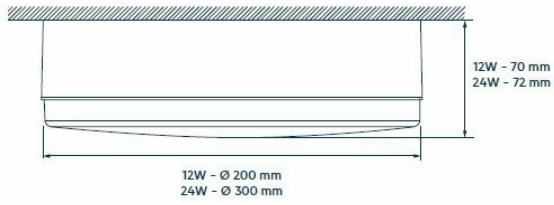

Plan

Photometric curves

Accessories

FILE UPDATED ON 28/11/2022