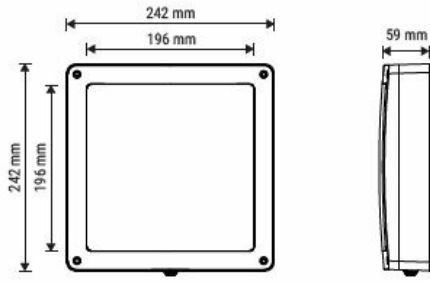

Plan

Atmosphere

Other

FILE UPDATED ON 09/01/2023