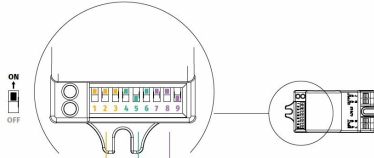

Accessories

Réglage usine / factory settings