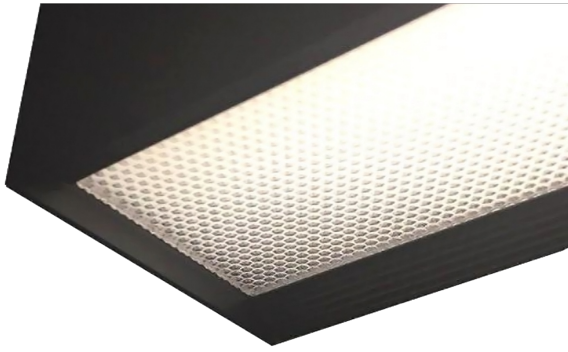

FILE UPDATED ON 25/04/2023